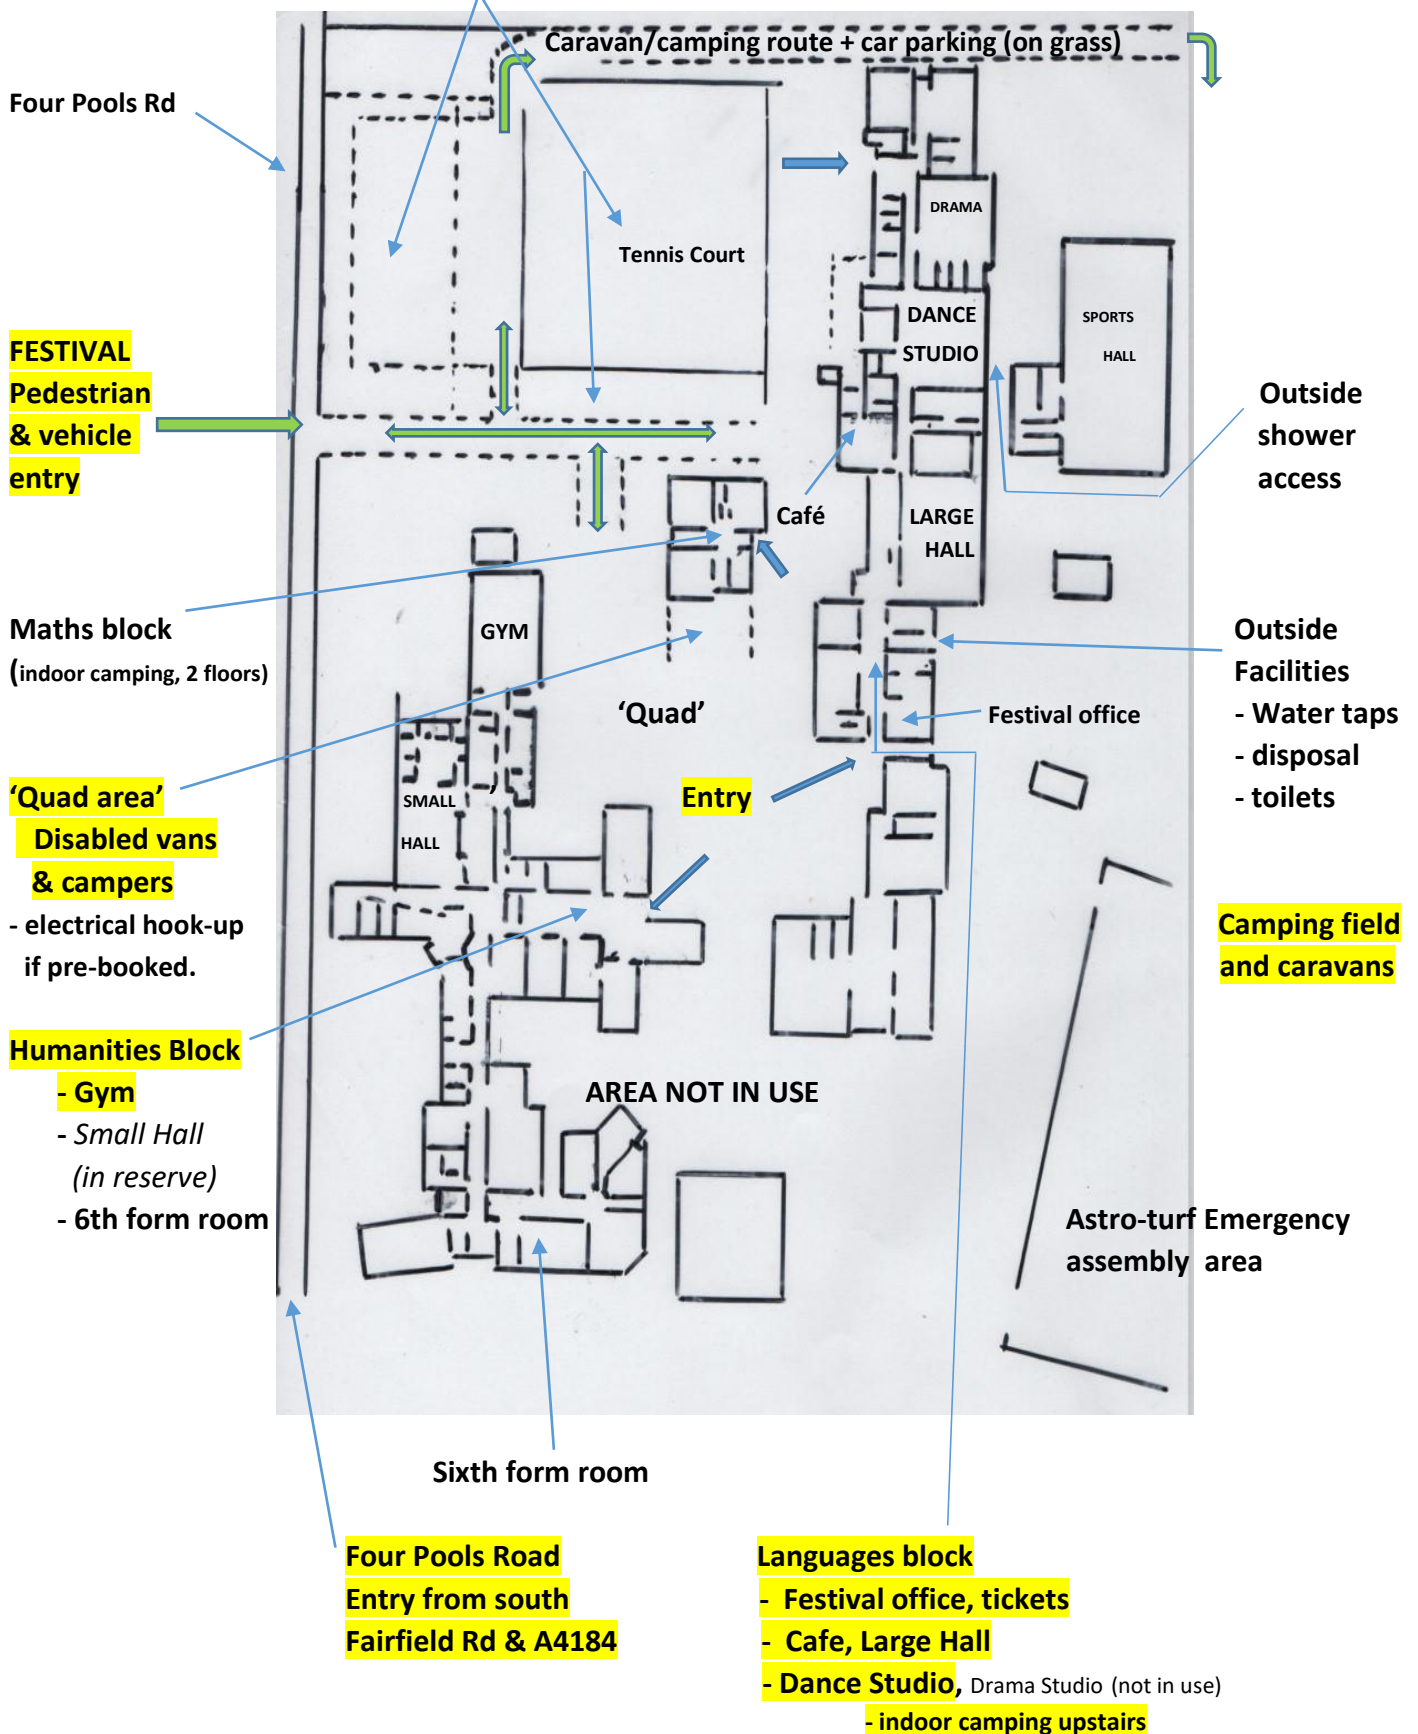

# The de MONTFORT SCHOOL site (for satnav, use WR11 1EZ to WR11 1DQ)

Paved car parks: Tennis court 1<sup>st</sup> (80 cars); left of tennis court 2<sup>nd</sup> (20 cars); overflow - field

*Dog owners please note that dogs are not allowed into school buildings (except assistance dogs) but are permitted on the camping field and can be walked around its perimeter - but must be kept on a lead; usual 'pick-up' rules apply.*